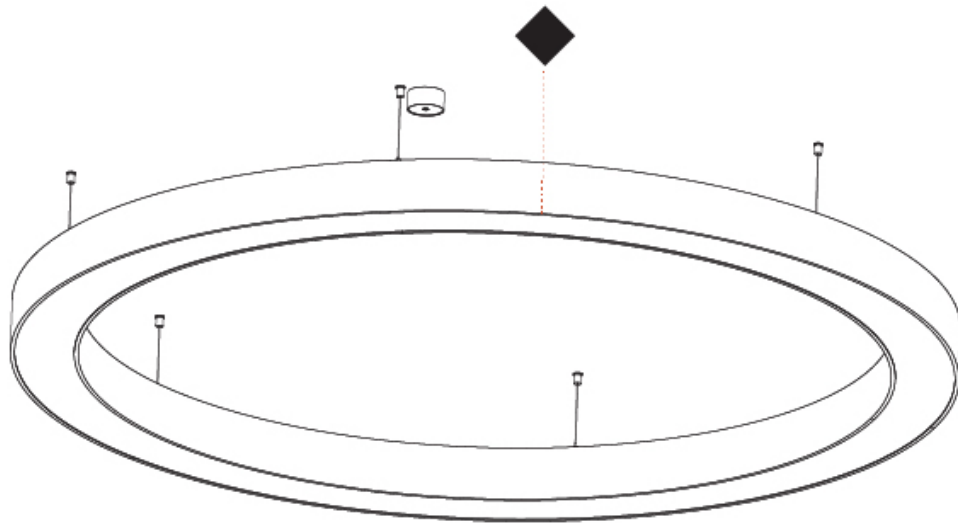

A30235-

PROJECT _____

TYPE _____

SPECIFIER _____

QUANTITY _____

DATE _____

A