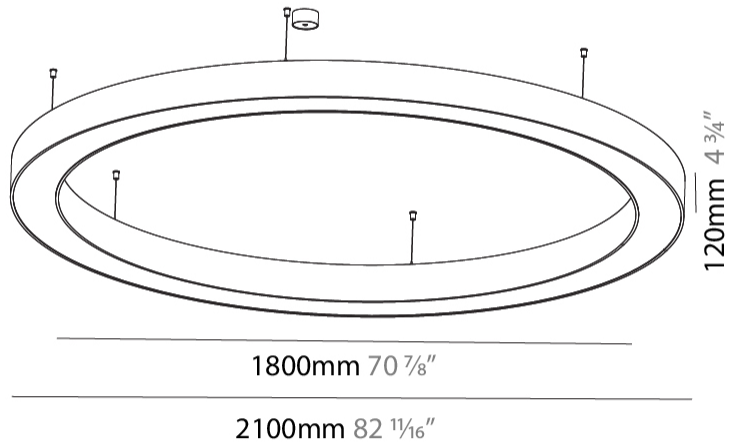

GENERAL

Series: Glorious
Subseries: Glorious
Brand: Prolicht
Division: Architectural
Mounting Type: Suspension
Mounting Location: Ceiling
Subcategory: Ambient

PHYSICAL

Shape: Round
Diameter (mm): 2100
Diameter (in): 82 11/16
Height (mm): 120
Height (in): 4 3/4
Max. Overall Height (mm): 2120
Max. Overall Height (in): 83 7/16
Light Distribution: Direct
Weight (kg): 25.9
Weight (lbs): 56.98
Diffuser: PMMA - Opal or Micro-Prism
Fixture Finish: SSR / BKV / CWI / CRY / HAB / LAG / UFT / ITA / RUA / RUR / MIC / FTG / MYG / TWT / LOD / PUS / FRO / FUP / KIA / POP / BLS / SPG / MEY / GOH / GUM / CHC / COM / ABZ / JAG / OBR / MOS / ROR
Fixture Material: Aluminum

ELECTRICAL

Lamp Type: LED (Zhaga Standard)
Input Wattage (W): 105
Total Output Wattage (W): 84 / 67.2 (3500K)
Dimming: Non-Dimming / Phase Dimming (120Vac only) / 0-10V Dimming
Driver Included: Yes
Driver Location: Integrated
Driver Type: Constant Current
Driver Class: Class 2
Input Voltage (V): 120 - 277
Constant Current (MA): 350 / 700 (3500K)

LED

Color Temperature (°K): 3000 / 3500 / 4000
Max. Delivered Lumen (lm): 9690 / 10035 / 10240
CRI: >80 CRI
Efficiency (%): 65
Lamp Life (hrs): 50000

OPTICAL

RATINGS AND CERTIFICATIONS

Certified By: Certified for North American Standards
IP rating: IP20