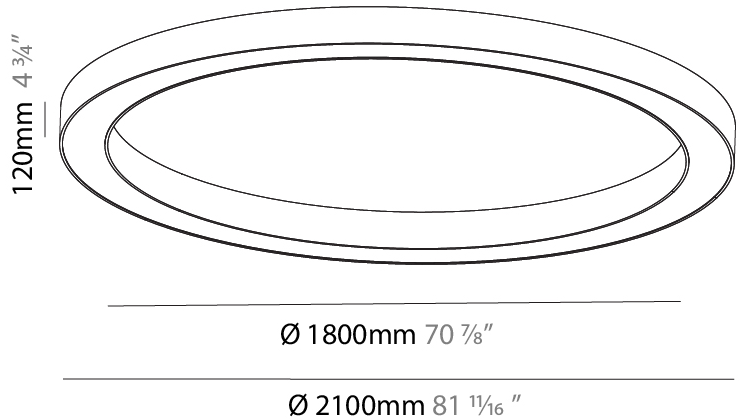

1. To build a product code in our configurator select the specify button on the base model # product page
2. To build a manual product code on this datasheet choose from the options listed below in blue font and add the suffix to the base model #

GENERAL

Series: Glorious
Subseries: Glorious
Brand: Prolicht
Division: Architectural
Mounting Type: Surface
Mounting Location: Ceiling
Subcategory: Ambient

PHYSICAL

Shape: Round
Diameter (mm): 2100
Diameter (in): 82 11/16
Height (mm): 120
Height (in): 4 3/4
Light Distribution: Direct
Weight (kg): 25.133
Weight (lbs): 55.29
Diffuser: PMMA - Opal
Fixture Finish: SSR / BKV / CWI / CRY / HAB / LAG / UFT / ITA / RUA / RUR / MIC / FTG / MYG / TWT / LOD / PUS / FRO / FUP / KIA / POP / BLS / SPG / MEY / GOH / GUM / CHC / COM / ABZ / JAG / OBR / MOS / ROR
Fixture Material: Aluminum

ELECTRICAL

Lamp Type: LED (Zhaga Standard)
Input Wattage (W): 101
Total Output Wattage (W): 84 / 67.2 (3500K)
Dimming: Non-Dimming / Phase Dimming (120Vac only) / 0-10V Dimming
Driver Included: Yes
Driver Location: Integrated
Driver Type: Constant Current - 120 / 277Vac
Driver Class: Class 2
Input Voltage (V): 120 - 277
Constant Current (mA): 350 / 700 (3500K)

LED

Color Temperature (°K): 3000 / 3500 / 4000
Max. Delivered Lumen (lm): 9690 / 10035 / 10240
CRI: >80 CRI
Efficiency (%): 65
Lamp Life (hrs): 50000

OPTICAL

RATINGS AND CERTIFICATIONS

Certified By: Certified for North American Standards
IP rating: IP20